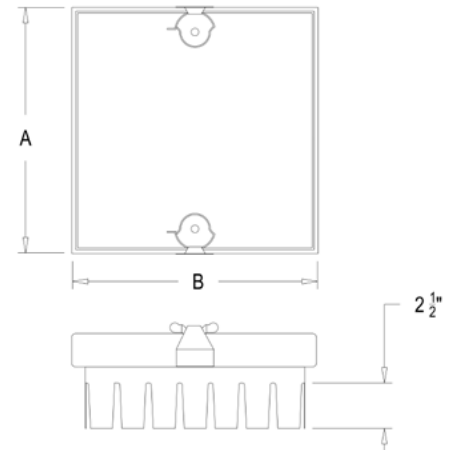

Features

- Meets 2005 SMACNA Standards for pressure class and gauges (Refer to page 7.2; figure 7-2)
- 2½" long tabs for duct boards
- Metal backing on inside of the door
- Cam lock on all doors

Standard Construction

Door panel is manufactured from galvanized steel ASTM A653.
Insulation is 1½" high-density duct liner UL Classification; FHC25/50, ASTM C 1071; Type 1 ASTM gauge-21, Greenguard Indoor Air Quality Certified*, Greenguard Children and Schools, NFPA 90A and 90B.
Gasket is closed-cell neoprene, UL94HFT listed with service temperature range of 20° F to 200° F. The gasket is bonded to the inside of the frame.

Dovetail Frame measuring "6 x 6" to 12" x 12" are manufactured from 26-gauge galvanized steel. Frames measuring 14" x 14" to 24" x 24" are manufactured from 24-gauge galvanized steel. All frames are manufactured with spot welds at each corner for increased strength and improved dovetail design for easy installation on metal ducts.

Cams & Strikes are stamped using 16-gauge galvanized steel. The latch is stamped from 20-gauge galvanized steel. Each cam is secured to the door with a rivet. The latch is secured to the door with a rivet. The latch is secured to the frame in two locations for added stability.

Optional Construction

- Doors for 16" or greater, 4 Cam locks will be used
- Galvanneal (paint grip)
- Neoprene gasket bonded outside the frame
- PCD
- Stainless steel 304 and 316

Packaging

Metal Zinc Part Number	Size A x B Inches	Gauge	Number of Cams	Bundle Quantity	Pallet Quantity
AD0010-DB	6 x 6	24	2	6	TBD
AD0020-DB	8 x 8	24	2	6	720
AD0030-DB	10 x 10	24	2	6	396
AD0040-DB	12 x 12	24	2	6	294
AD0050-DB	14 x 14	24	2	6	TBD
AD0060-DB	16 x 16	24	4	6	TBD
AD0070-DB	18 x 18	22	4	6	TBD
AD0080-DB	20 x 20	22	4	6	TBD
AD0100-DB	22 x 22	22	4	6	TBD
AD0110-DB	24 x 24	22	4	6	TBD